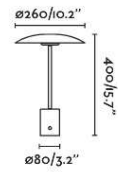

Body Metal+Wood/Metal+Madera

P.129
SUSPENDE

INDOOR TABLE/FLOOR

P.37
PORTABLE

- 28387 gold+black/oro+negro
- 28388 black+copper/negro+cobre
- LED SMD 12W 3000K 930lm CRI>80 Driver ✓
- Body Metal

DIMMABLE
INTENSITY