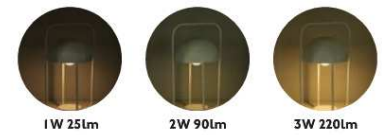

Get your Hook on hook.faro.es

JELLYFISH

— Nahtrang 

-  **24523** black+gold/negro+oro
-  **24524** white/blanco
-  **LED** SMD 3W 2700K 220lm CRI>80 Driver 
- Body Metal
-  DC5V-1A  Battery 
-  USB charger  Max. 9h Worktime
8h Charge