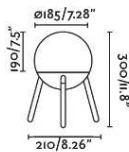

MINE

— Nahtrang

- 28378 white/blanco
- 28379 dark grey/gris oscuro

Diff Opal Glass/Cristal Opal.

- 28211 white/blanco
- 28212 dark grey/gris oscuro

Diff Polycarbonate/Polycarbonato

E27 MAX 15W LED [17463/SMART 17498]

Body Metal+Wood/Metal+Madera

P.129
SUSPENDE

INDOOR TABLE/FLOOR