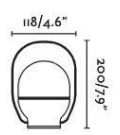

● 01015 white/blanco
● 01016 black/negro

LED 3W 3000K 300lm CRI>80 Driver ✓

Body Polycarbonate/Policarbonato
Diff Silicone/Silicona
Base Wood/Madera

PRESS LAMP DC5V-1A Battery ✓

🔌 USB charger 10h Worktime
3-4h Charge

WALL ACCESSORY

● 01017 wood/madera
Body Wood/Madera

USB CHARGER