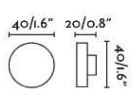

● 01015 white/blanco
● 01016 black/negro

LED 3W 3000K 300lm CRI>80 Driver ✓

Body Polycarbonate/Policarbonato
Diff Silicone/Silicona
Base Wood/Madera

PRESS LAMP DC5V-1A Battery ✓

🔌 USB charger 10h Worktime
3-4h Charge

WALL ACCESSORY

● 01017 wood/madera
Body Wood/Madera

USB CHARGER