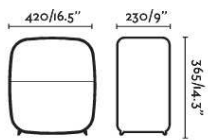

Body Wood

Shade Textile/Téxtil

  100- 50/
240V 60HZ   2.8 MT

DIMMABLE
INTENSITY

INDOOR TABLE/FLOOR