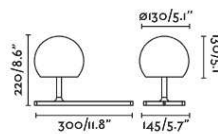

01007 white+wood/blanco+madera

Diff Opal Glass/Cristal Opal

01025 white+wood/blanco+madera

Diff Polycarbonate/Polycarbonato

LED SMD 7W 3000K 500lm CRI>80 Driver

Body Metal

220-240V 50/60HZ USB charger

5VDdc/2A Wireless charger

1W 80lm